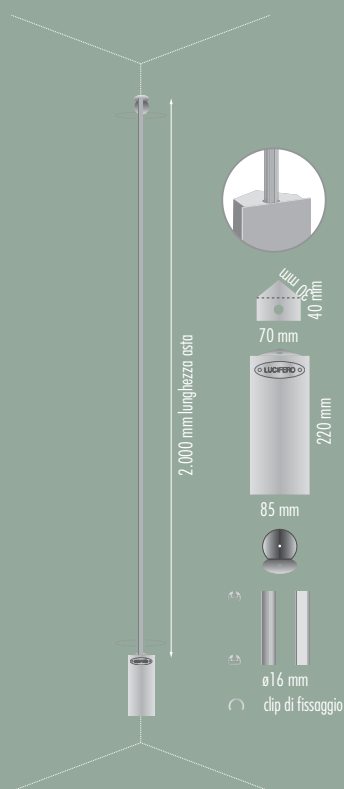

STILO ANGOLARE COD. 6076

Base in Metallo Verniciato
Asta Dissipante tonda in Alluminio $\varnothing 16\text{mm}$
GIREVOLE 360°
Diffusore Opalino
Innesto Jack inserito nella base

Opzioni Finiture:
Verniciato Trasparente (VT), Bianco Opaco (VBO)
Nero Micaceo (VNM), Ruggine (VRUG)
RAL 1014 - Avorio
RAL 1019 - Grey Beige
RAL 4006 - Porpora
RAL 6027 - Verde Chiaro

Colori diversi +10% prezzo di listino

STRIP LED 38.4W 2 MT.
3.000° K incluso
3.120 LUMEN
Driver 220/240V inserito nella base