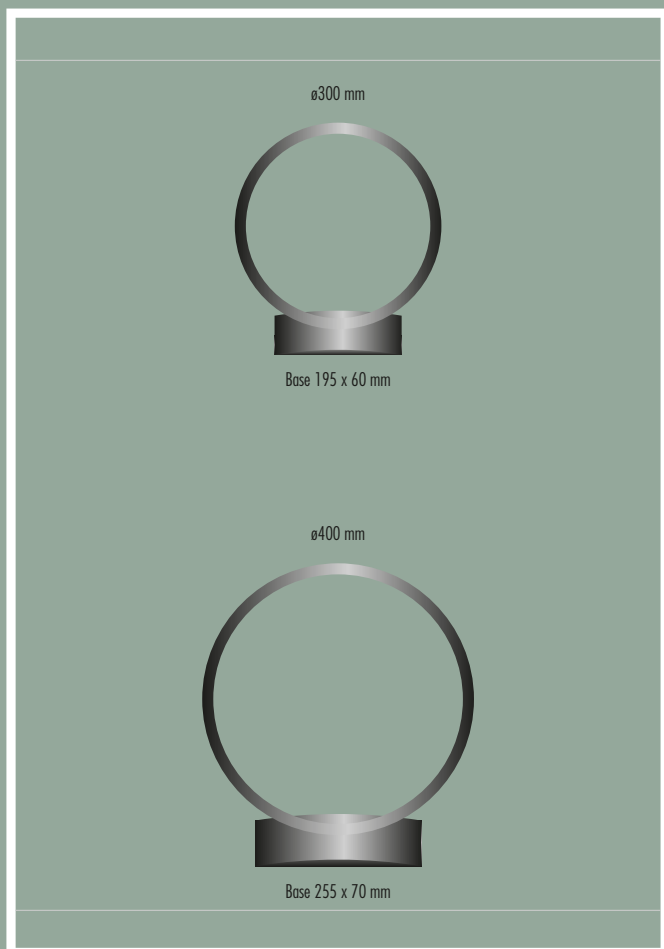

Collezione tOnda

●•Wall PARETE:

COD. 6081-30 - COD. 6081-40

Base in Metallo Dorato

Opzioni Finiture:

Oro (GOLD), Argento (SILVER), Verniciato Trasparente (VT), Verniciato Bianco Opaco (VBO), Verniciato Nero Micaceo (VNM), Verniciato Ruggine (VRUG)

ANELLO $\varnothing$ 300 mm

STRIP LED 24V 20W 3.000° K 1.800 lm

ANELLO $\varnothing$ 400 mm

STRIP LED 24V 25W 3.000° K 2.500 lm

Alimentatore 220/240V

●•Wall WALL:

COD. 6081-30 - COD. 6081-40

Base in Golden Metal

Finish Options:

GOLD, SILVER, Transparent Paint (VT), Matte White Paint (VBO), Micaceous Black Paint (VNM), Rust Coloured (VRUG)

RING $\varnothing$ 300 mm

STRIP LED 24V 20W 3.000° K 1.800 lm

RING $\varnothing$ 400 mm

STRIP LED 24V 25W 3.000° K 1.800 lm

Power Supply 220/240V

CE IP20