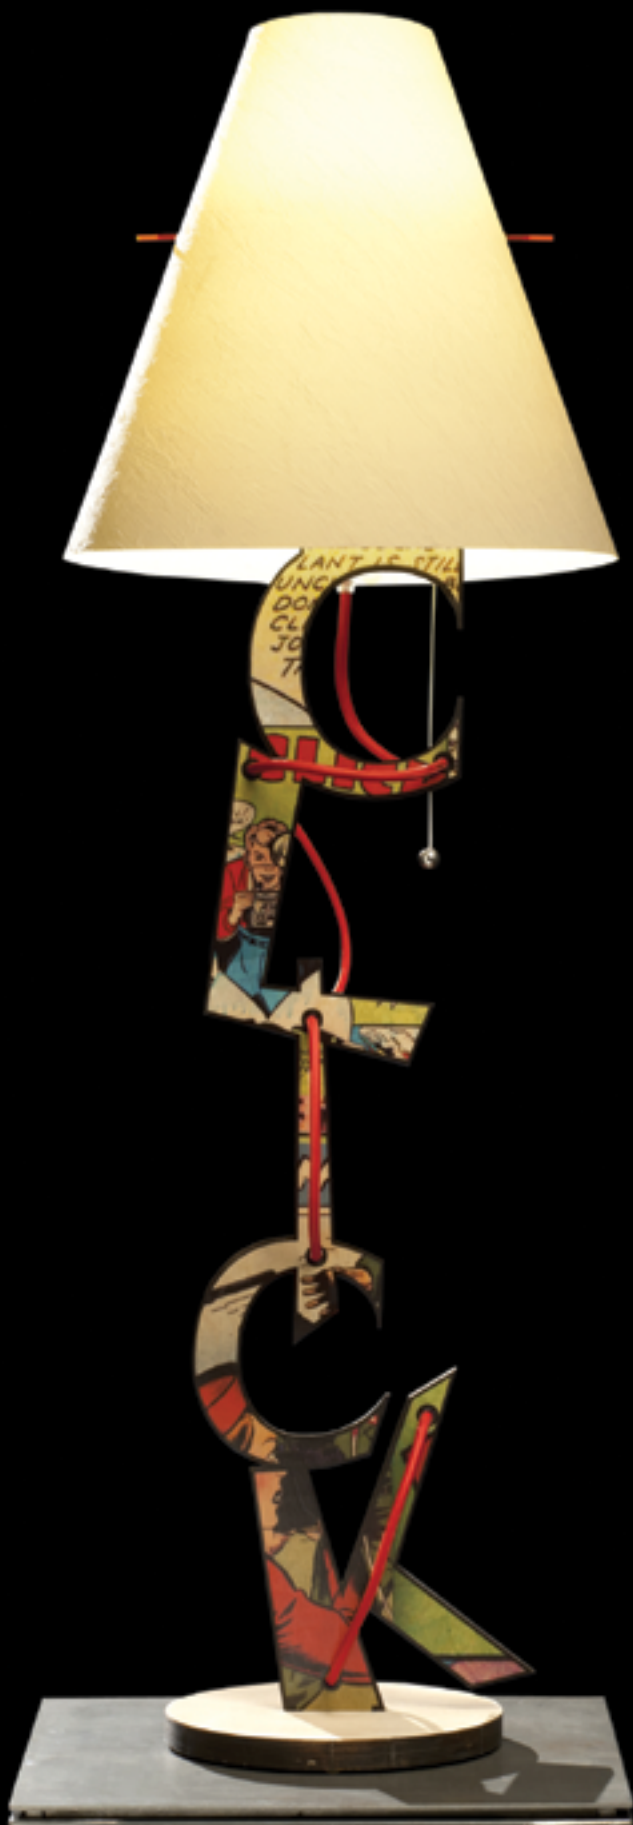

Click - "Un semplice tocco ed è Luce".

CLICK

L: 320 mm

H: 990 mm

LED 1x15W
E27 220-240V

CE IP20

CAVO ROSSO C/SPINA I O A